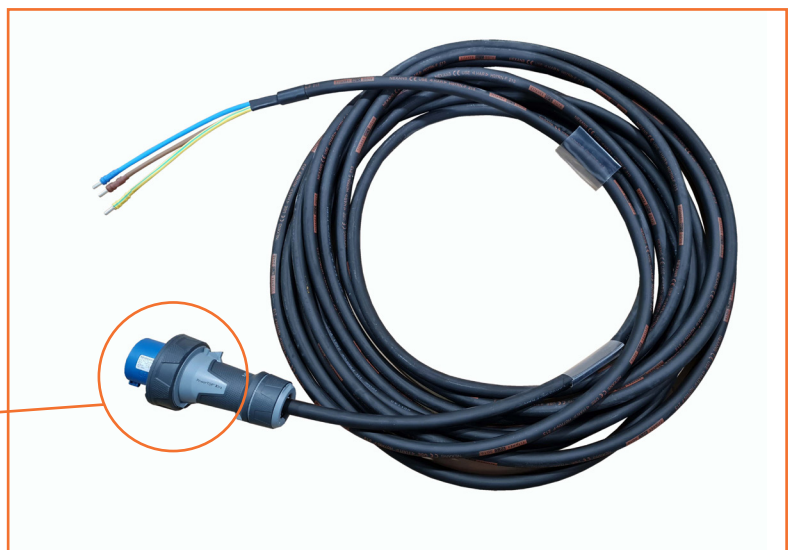

Single Property “Letterbox” Generator Extensions

Ten 47 offer a range of made up 16a/32a moulded plug extensions to crimped solid copper ferrules (20mm in length) to allow DNOs to reconnect temporary power to single properties with minimal disruption via a letterbox when fault repairs are carried out. 63 amp and 125 amp rewirable extensions are also available.

PowerFLEX™ CEE Extensions are manufactured with heavy duty flexible Titanex HO7RN-F cable with durable CEE plugs and sockets.

All assemblies are PAT Tested to DIN VDE 0701-0702.

Crimped End Ferrules

32 Amp Single Phase
240V Moulded Plug

63 Amp Single Phase 240V
Re-wireable Plug